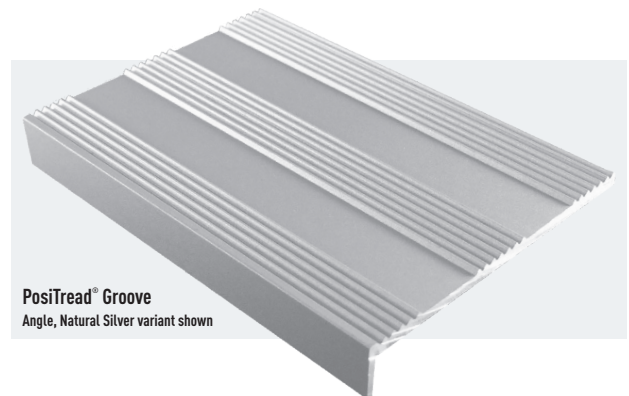

PosiTread FineLine Angle

PosiTread® Series

ARCHITECTURAL SAFETY STAIR EDGING

THE SLEEK ARCHITECTURAL OPTION

Available in four different styles, and as both angles and treads, PosiTread® is a sleek, architectural option that will enhance the aesthetic of any space. Manufactured from hard anodised aluminium, PosiTread® features great looks without compromising on safety and is the first choice for many specifiers when looking for a low profile stair nosing that complies with all standards. PosiTread® is available with P4 or P5 anti-slip rating so is suitable for use in both wet and dry environments. Finished in natural silver, black or brushed black aluminium, PosiTread® is backed by CTA's five year manufacturers warranty.

PERFECT FOR

Light traffic areas both internally and externally where an architectural finish and safety are paramount.

WHERE IS POSITREAD® USED

PosiTread® has become many specifiers first choice for outstanding aesthetic, performance and price. It has been installed in hundreds of projects around Australia, including:

PosiTread® Carpet Adaptor

ENSURING SAFE, SECURE AND STYLISH CARPETED STAIRS

Traditionally low profile safety stair edging hasn't been installed over carpet as the bulk, cushioning and spring inherent in carpet causes the stair edging to buckle or pop up. The PosiTread® carpet adaptor is purpose designed to fix this problem and allows the installation of low profile safety stair edging over carpet covered stairs. Fixed to the substrate, it provides a solid base for the edging to adhere to, and allows the carpet to be securely tucked away once installed.

PosiTread® Ridge

Natural Silver

Black Brushed

Black

PosiTread® Ridge provides a P5 slip resistance rating when tested to AS4586:2013. (SRV=63)

- ✓ Manufactured from high quality, hard anodised aluminium extrusion
- ✓ Supplied to length up to 3.6m
- ✓ Installed directly onto stair treads using a suitable adhesive
- ✓ NCC compliant, with a 5 year warranty