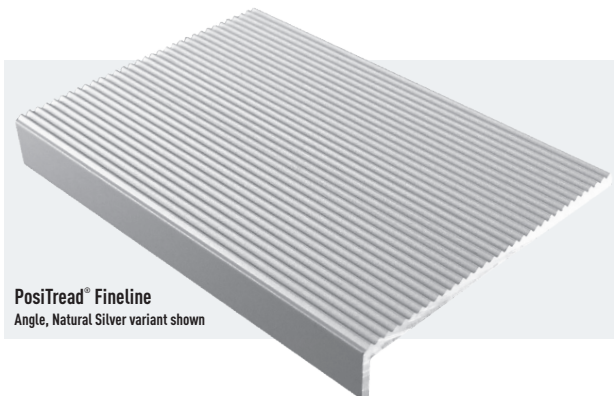

PosiTread FineLine Angle

PosiTread® Series

ARCHITECTURAL SAFETY STAIR EDGING

THE SLEEK ARCHITECTURAL OPTION

Available in four different styles, and as both angles and treads, PosiTread® is a sleek, architectural option that will enhance the aesthetic of any space. Manufactured from hard anodised aluminium, PosiTread® features great looks without compromising on safety and is the first choice for many specifiers when looking for a low profile stair nosing that complies with all standards. PosiTread® is available with P4 or P5 anti-slip rating so is suitable for use in both wet and dry environments. Finished in natural silver, black or brushed black aluminium, PosiTread® is backed by CTA's five year manufacturers warranty.

PERFECT FOR

Light traffic areas both internally and externally where an architectural finish and safety are paramount.

WHERE IS POSITREAD® USED

PosiTread® has become many specifiers first choice for outstanding aesthetic, performance and price. It has been installed in hundreds of projects around Australia, including:

PosiTread® Carpet Adaptor

ENSURING SAFE, SECURE AND STYLISH CARPETED STAIRS

Traditionally low profile safety stair edging hasn't been installed over carpet as the bulk, cushioning and spring inherent in carpet causes the stair edging to buckle or pop up. The PosiTread® carpet adaptor is purpose designed to fix this problem and allows the installation of low profile safety stair edging over carpet covered stairs. Fixed to the substrate, it provides a solid base for the edging to adhere to, and allows the carpet to be securely tucked away once installed.

PosiTread® Ridge

Natural Silver

Black Brushed

Black

PosiTread® Ridge provides a P5 slip resistance rating when tested to AS4586:2013. (SRV=63)

- ✓ Manufactured from high quality, hard anodised aluminium extrusion
- ✓ Supplied to length up to 3.6m
- ✓ Installed directly onto stair treads using a suitable adhesive
- ✓ NCC compliant, with a 5 year warranty