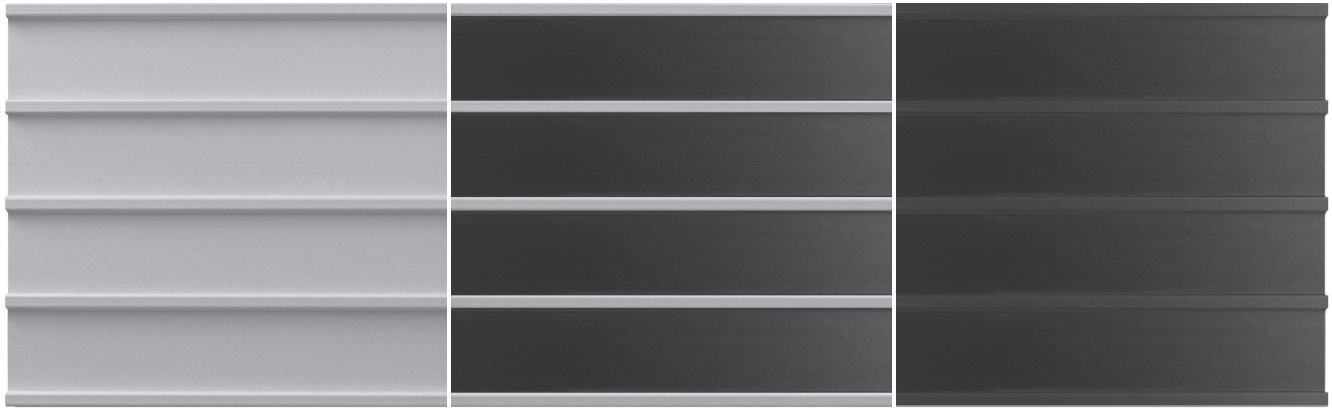

PosiTread® Channel

Natural Silver

Black Brushed

Black

PosiTread® Ridge provides a P4 slip resistance rating when tested to AS4586:2013. (SRV=40)

- ✓ Manufactured from high quality, hard anodised aluminium extrusion
- ✓ Supplied to length up to 3.6m
- ✓ Installed directly onto stair treads using a suitable adhesive
- ✓ NCC compliant, with a 5 year warranty

MODEL	FINISH	PRODUCT CODE
Channel Angle	Natural Silver	UMD036
	Black Brushed	UMD039
	Black	UMD038
Channel Tread	Natural Silver	UMD034
	Black Brushed	UMD033
	Black	UMD035
Channel Carpet	Natural Silver	UMD036C
	Black Brushed	UMD039C
	Black	UMD038C

Contact CTA for carpet profile details