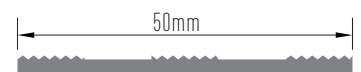

GROOVE ANGLE

GROOVE TREAD

Contact CTA for carpet profile details