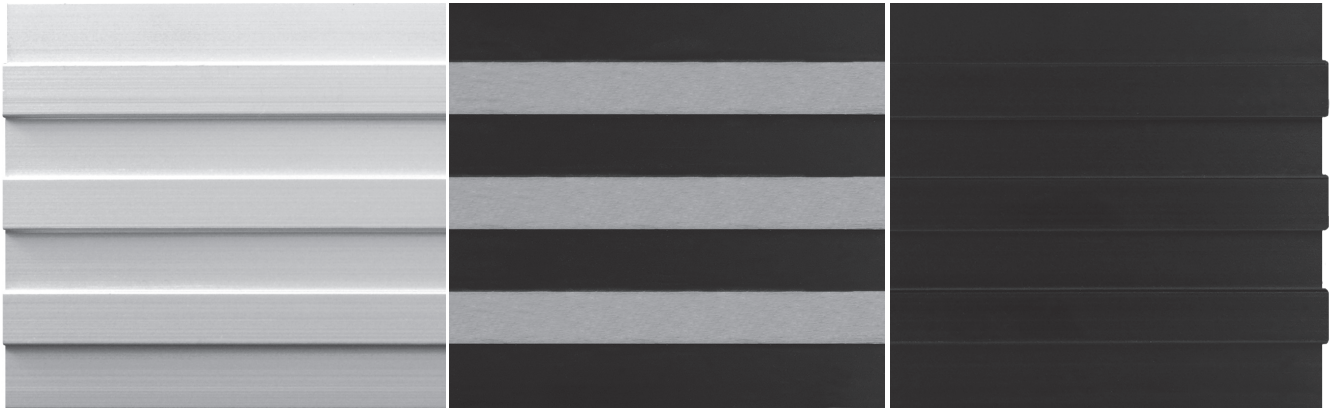

PosiTread® Ridge

Natural Silver

Black Brushed

Black

PosiTread® Ridge provides a P5 slip resistance rating when tested to AS4586:2013. (SRV=63)

- ✓ Manufactured from high quality, hard anodised aluminium extrusion
- ✓ Supplied to length up to 3.6m
- ✓ Installed directly onto stair treads using a suitable adhesive
- ✓ NCC compliant, with a 5 year warranty

MODEL	FINISH	PRODUCT CODE
Ridge Angle	Natural Silver	UMD060
	Black Brushed	UMD065
	Black	UMD041
Ridge Tread	Natural Silver	UMD042
	Black Brushed	UMD045
	Black	UMD040
Ridge Carpet	Natural Silver	UMD060C
	Black Brushed	UMD065C
	Black	UMD041C