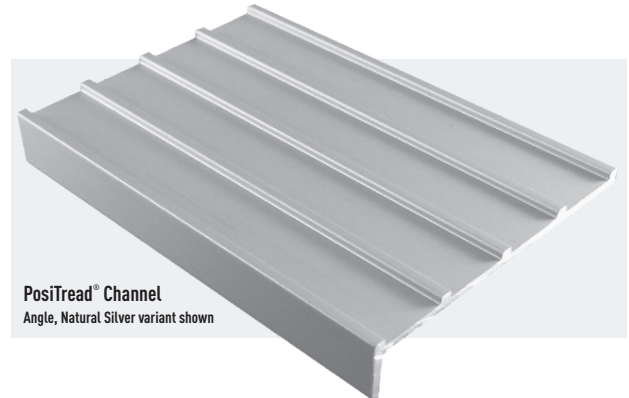

PosiTread FineLine Angle

PosiTread® Series

ARCHITECTURAL SAFETY STAIR EDGING

THE SLEEK ARCHITECTURAL OPTION

Available in four different styles, and as both angles and treads, PosiTread® is a sleek, architectural option that will enhance the aesthetic of any space. Manufactured from hard anodised aluminium, PosiTread® features great looks without compromising on safety and is the first choice for many specifiers when looking for a low profile stair nosing that complies with all standards. PosiTread® is available with P4 or P5 anti-slip rating so is suitable for use in both wet and dry environments. Finished in natural silver, black or brushed black aluminium, PosiTread® is backed by CTA's five year manufacturers warranty.

PERFECT FOR

Light traffic areas both internally and externally where an architectural finish and safety are paramount.

WHERE IS POSITREAD® USED

PosiTread® has become many specifiers first choice for outstanding aesthetic, performance and price. It has been installed in hundreds of projects around Australia, including:

PosiTread® Carpet Adaptor

ENSURING SAFE, SECURE AND STYLISH CARPETED STAIRS

Traditionally low profile safety stair edging hasn't been installed over carpet as the bulk, cushioning and spring inherent in carpet causes the stair edging to buckle or pop up. The PosiTread® carpet adaptor is purpose designed to fix this problem and allows the installation of low profile safety stair edging over carpet covered stairs. Fixed to the substrate, it provides a solid base for the edging to adhere to, and allows the carpet to be securely tucked away once installed.

PosiTread® Ridge

Natural Silver

Black Brushed

Black

PosiTread® Ridge provides a P5 slip resistance rating when tested to AS4586:2013. (SRV=63)

- ✓ Manufactured from high quality, hard anodised aluminium extrusion
- ✓ Supplied to length up to 3.6m
- ✓ Installed directly onto stair treads using a suitable adhesive
- ✓ NCC compliant, with a 5 year warranty