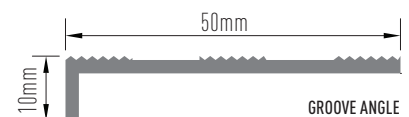

CHANNEL ANGLE

CHANNEL TREAD

Contact CTA for carpet profile details

PosiTread® Groove

Natural Silver

Black

PosiTread® FineLine provides a P4 slip resistance rating when tested to AS4586:2013. (SRV=42)

- ✓ Manufactured from high quality, hard anodised aluminium extrusion
- ✓ Supplied to length up to 3.6m
- ✓ Installed directly onto stair treads using a suitable adhesive
- ✓ NCC compliant, with a 5 year warranty

MODEL	FINISH	PRODUCT CODE
Groove Angle	Natural Silver	UMD055
	Black	UMD058
Groove Tread	Natural Silver	UMD054
	Black	UMD053
Groove Carpet	Natural Silver	UMD055C
	Black	UMD058C

GROOVE ANGLE

GROOVE TREAD

Contact CTA for carpet profile details