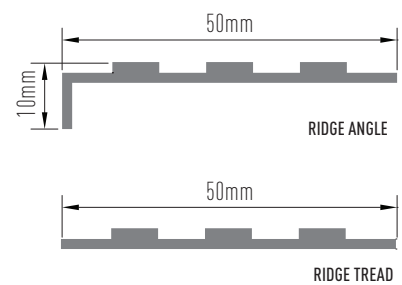

Contact CTA for carpet profile details