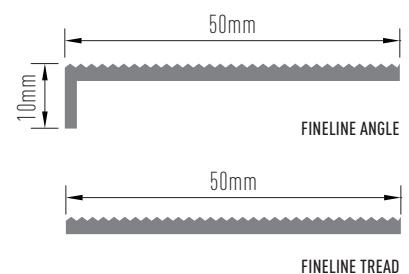

Contact CTA for carpet profile details