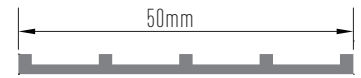

CHANNEL ANGLE

CHANNEL TREAD

Contact CTA for carpet profile details