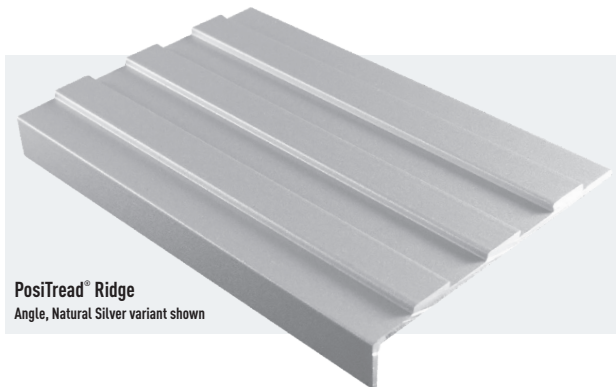

PosiTread FineLine Angle

PosiTread® Series

ARCHITECTURAL SAFETY STAIR EDGING

THE SLEEK ARCHITECTURAL OPTION

Available in four different styles, and as both angles and treads, PosiTread® is a sleek, architectural option that will enhance the aesthetic of any space. Manufactured from hard anodised aluminium, PosiTread® features great looks without compromising on safety and is the first choice for many specifiers when looking for a low profile stair nosing that complies with all standards. PosiTread® is available with P4 or P5 anti-slip rating so is suitable for use in both wet and dry environments. Finished in natural silver, black or brushed black aluminium, PosiTread® is backed by CTA's five year manufacturers warranty.

PERFECT FOR

Light traffic areas both internally and externally where an architectural finish and safety are paramount.

WHERE IS POSITREAD® USED

PosiTread® has become many specifiers first choice for outstanding aesthetic, performance and price. It has been installed in hundreds of projects around Australia, including:

PosiTread® Profiles

PosiTread® is available in the four surface profiles shown below, as both tread and angle variants and in natural silver, black or black brushed. Please see specific product for further information.

PosiTread® Carpet Adaptor

ENSURING SAFE, SECURE AND STYLISH CARPETED STAIRS

Traditionally low profile safety stair edging hasn't been installed over carpet as the bulk, cushioning and spring inherent in carpet causes the stair edging to buckle or pop up. The PosiTread® carpet adaptor is purpose designed to fix this problem and allows the installation of low profile safety stair edging over carpet covered stairs. Fixed to the substrate, it provides a solid base for the edging to adhere to, and allows the carpet to be securely tucked away once installed.