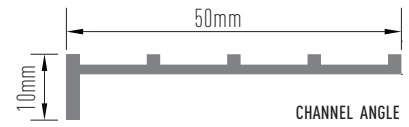

PosiTread® Channel

PosiTread® Ridge provides a P4 slip resistance rating when tested to AS4586:2013. (SRV=40)

- ✓ Manufactured from high quality, hard anodised aluminium extrusion
- ✓ Supplied to length up to 3.6m
- ✓ Installed directly onto stair treads using a suitable adhesive
- ✓ NCC compliant, with a 5 year warranty

MODEL	FINISH	PRODUCT CODE
Channel Angle	Natural Silver	UMD036
	Black Brushed	UMD039
	Black	UMD038
Channel Tread	Natural Silver	UMD034
	Black Brushed	UMD033
	Black	UMD035
Channel Carpet	Natural Silver	UMD036C
	Black Brushed	UMD039C
	Black	UMD038C

Contact CTA for carpet profile details

PosiTread® Groove

PosiTread® FineLine provides a P4 slip resistance rating when tested to AS4586:2013. (SRV=42)

- ✓ Manufactured from high quality, hard anodised aluminium extrusion
- ✓ Supplied to length up to 3.6m
- ✓ Installed directly onto stair treads using a suitable adhesive
- ✓ NCC compliant, with a 5 year warranty

MODEL	FINISH	PRODUCT CODE
Groove Angle	Natural Silver	UMD055
	Black	UMD058
Groove Tread	Natural Silver	UMD054
	Black	UMD053
Groove Carpet	Natural Silver	UMD055C
	Black	UMD058C

Contact CTA for carpet profile details