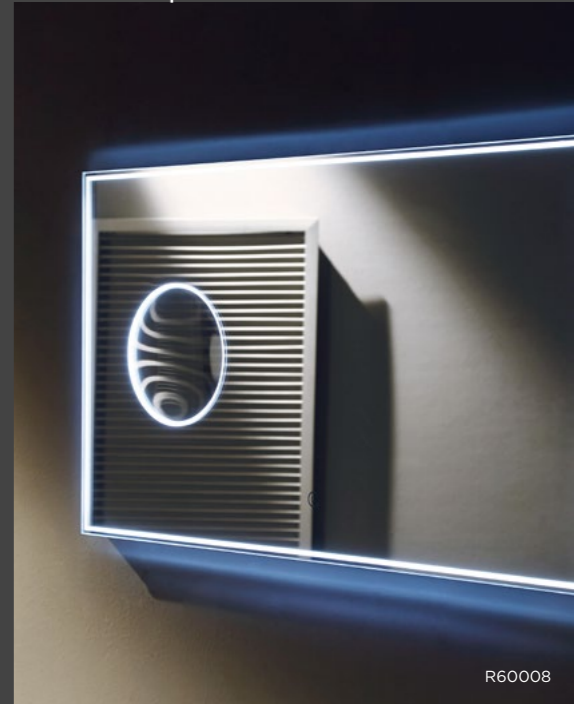

ILLUMINATED
MIRROR
COLLECTION

Reflect Refinement

BRING
LUXURY
INTO YOUR
HOME

*with Remer's
illuminated
mirror*

BRING
LUXURY
INTO YOUR
HOME

3x Magnifying Mirror

R60020

R60008

R50001

Experience a clearer, brighter reflection while enjoying the illuminated mirror's modern design and cleverly integrated features.

The innovative illuminated mirrors incorporate a digital clock, steam demister and bluetooth speaker, offering you modern conveniences at the touch of a fingertip. The mirror's in-built features are simply operated through a user-friendly touch sensor switch. Project style beyond the bathroom by using an illuminated in the bedroom, bathroom or entrance of your home.

With many shapes and sizes to choose from, you can now easily modernize your home. Remer's Illuminated mirrors are an environmentally safe and energy efficient option to bring a touch of luxury into your home today.

Touch sensor switches:

R60028

R60014

-  COPPER AND LEAD FREE
-  ENVIRONMENTALLY SAFE
-  ENERGY EFFICIENT
-  HIGH RESOLUTION SANDBLASTING

-  BLUETOOTH AUDIO
-  GESTURE SENSOR SWITCH
-  SPLASH PROOF
-  STEAM DEMISTER