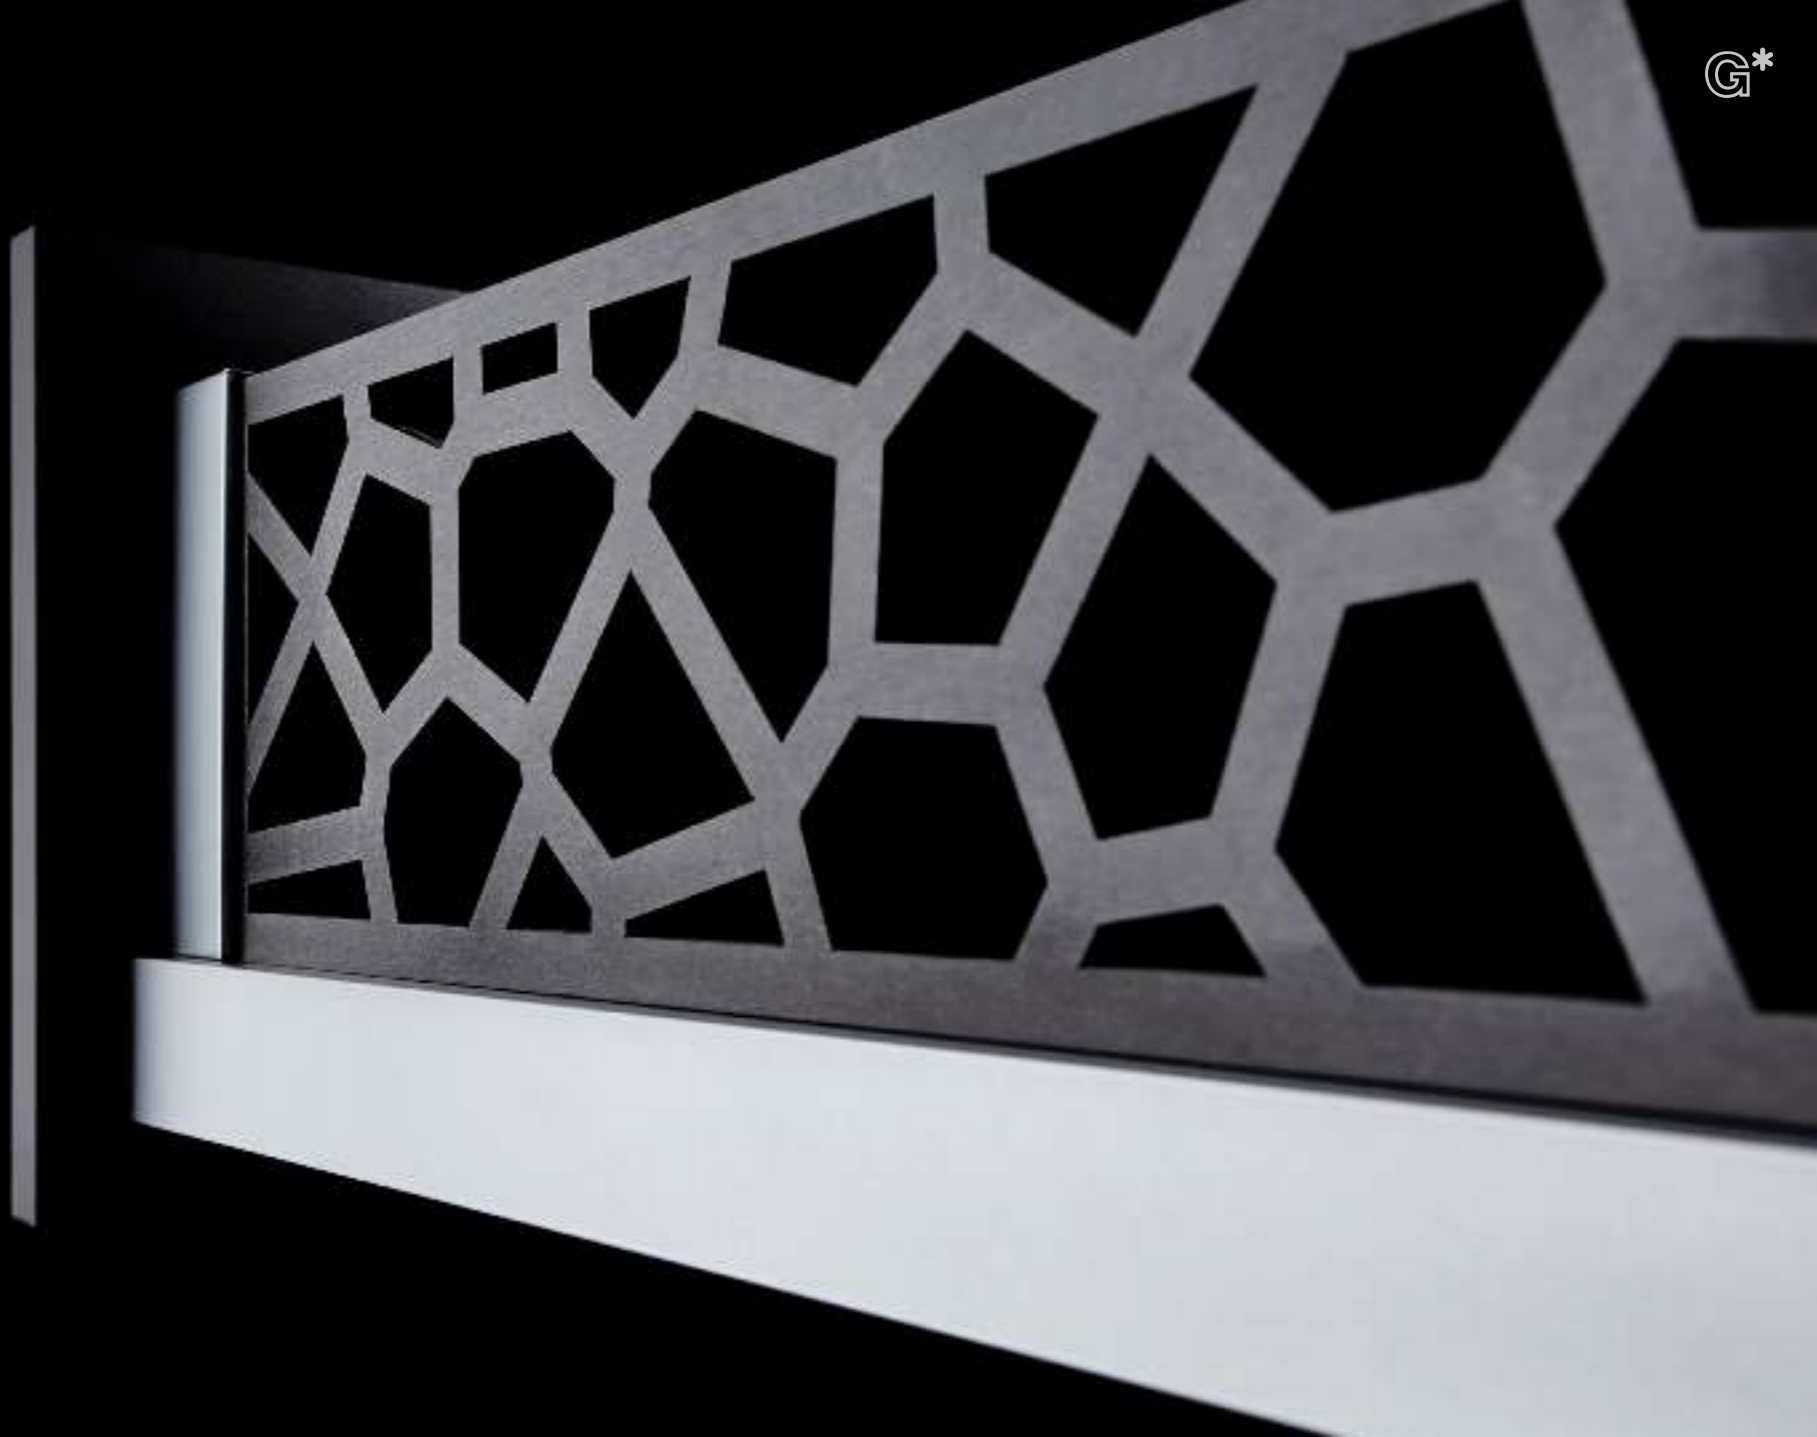

Material freedom.
Glass – you either love it
or hate it.

Glass divides the furniture world. This is reason enough to develop two systems that can support both sides – the Crystal and Crystal Plus add-on systems.

The absolute minimum for the technical elements at the bottom, a strong holder at the front and back - let the fun begin! Individual taste then decides whether glass or another material is used as a design element. The special advantage of the new Crystal Plus frame drawer is the newly developed clip technology. It ensures safe and strong bracing of large design elements without having to prepare them in any way.