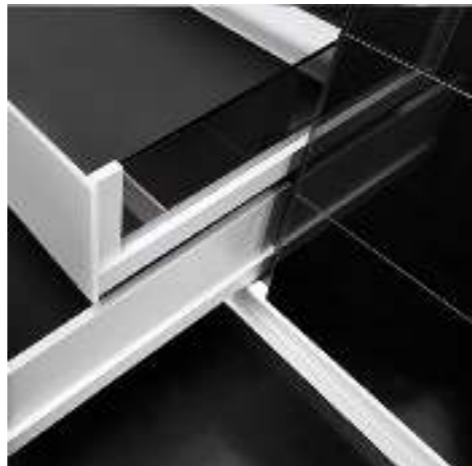

Timeless variety. Nova Pro Scala Colours.

Metallic colours, fine structures and satin finishes – these are the features of modern design.

The new colour SILVER makes it possible to carry this design principle through to the furniture interior. This elegant shade has an intuitively harmonious and modern effect.

The natural purity of ice and snow, the unique reflection of light and the fine surface texture – all these things inspired us to create the colour ICE. This elegant shade neutralises, brightens and enlivens.

Stone as the symbol of eternity, the expression of timelessness, a natural force which seems to resist all external influences, was the inspiration for the very popular shade of the same name.