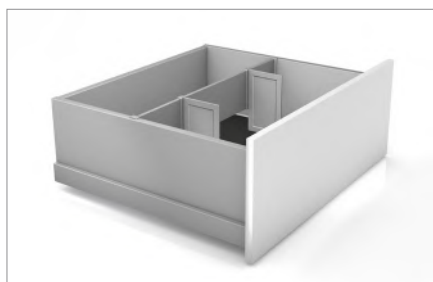

# NEW: TAVINEA OPTIMA SETS FOR NOVA PRO SCALA

- Dividing system for pot drawers, suitable for Nova Pro Scala Crystal, Crystal Plus and high pull-outs
- Organises the storage space for more order and a better overview
- Can be adjusted without tools for variable use of the storage space

**Content of sets:**

KB 600 divider profile + 2 profile clips + 2 Smartboards  
 KB 900 divider profile + 2 profile clips + 3 Smartboards  
 KB 1200 divider profile + 2 profile clips + 4 Smartboards

**Available from:** November 2017

## ORDER INFORMATION

Tavinea Optima						
S16	Stone		Ice		Silver	
Cab. width	Art.-no.	507	Art.-no.	507	Art.-no.	507
600	<b>F007130258</b>	507	<b>F007130272</b>	507	<b>F007130286</b>	507
900	<b>F007130261</b>	507	<b>F007130275</b>	507	<b>F007130289</b>	507
1200	<b>F007130264</b>	507	<b>F007130278</b>	507	<b>F007130292</b>	507
S18/19	Stone		Ice		Silver	
Cab. width	Art.-no.	507	Art.-no.	507	Art.-no.	507
600	<b>F007130355</b>	507	<b>F007130369</b>	507	<b>F007130383</b>	507
900	<b>F007130358</b>	507	<b>F007130372</b>	507	<b>F007130386</b>	507
1200	<b>F007130361</b>	507	<b>F007130375</b>	507	<b>F007130389</b>	507