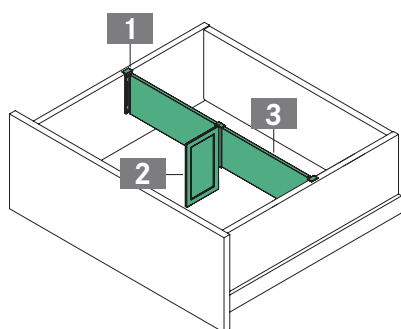

Packaging unit (PU):

507 = 10 units in PE in a cardboard box

1. **1** Profile clip   **2** Smartboard   **3** Divider profile