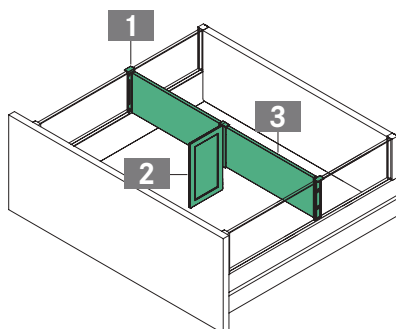

Packaging unit (PU):

507 = 10 units in PE in a cardboard box

1. **1** Profile clip   **2** Smartboard   **3** Divider profile