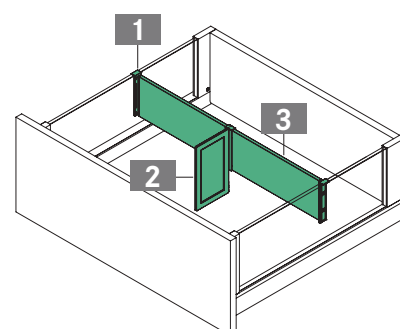

Packaging unit (PU):

507 = 10 units in PE in a cardboard box

1. **1** Profile clip   **2** Smartboard   **3** Divider profile