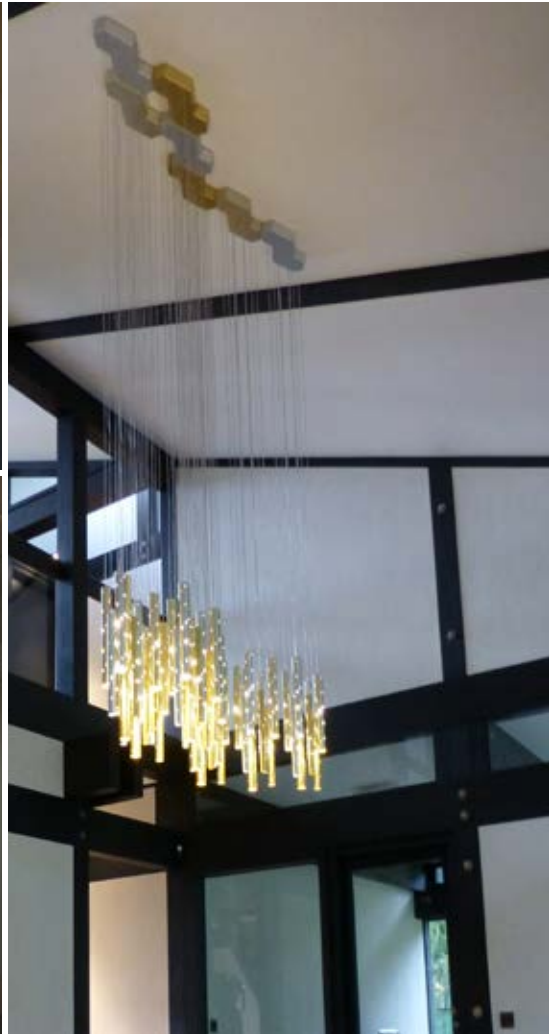

ILANEL

eCATALOGUE 2016

ILANEL

RAIN

DIMENSIONS

Aluminum Flutes:
 D: 25mmØ / 32mmØ / 40mmØ
 H: 300mm

MATERIALS

Aluminum, Linished and Anodised.
 Telfon Coated Wire
 Stainless Steel Lamp Holder
 Acrylic Diffuser

HEAVY RAIN

DIMENSIONS

Aluminum Flutes:
 D: 40mmØ / 44mmØ / 50mmØ
 H: 300mm

Cloud Ceiling Base:
 185mm x 320mm x 35mm

MATERIALS

Aluminum, Linished and Anodised.
 Telfon Coated Wires
 Stainless Steel Lamp Holders
 Acrylic Diffuser