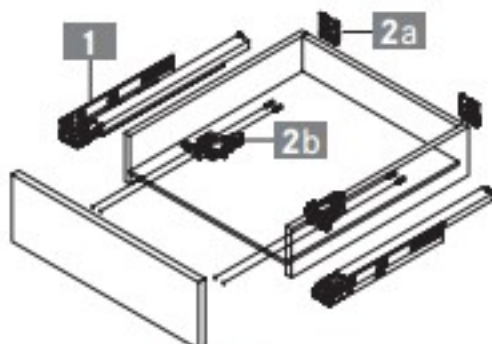

Dynapro Soft-close full extension drawer slides

NL	40 kg	60 kg
250	008825	-
300	008830	-
350	008835	-
400	008840	-
450	008845	
500	008850	008550
550	008855	008555
600	-	008560
650	-	008565

Locking device and adjustment adapter in the set, consisting of items a and b

	Item No.	
	008810	

4-sided drawer

3-sided drawer

Inset drawer