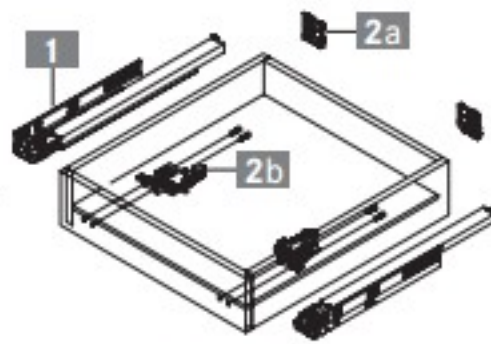

Dynapro Soft-close full extension drawer slides

NL	40 kg	60 kg
250	008825	-
300	008830	-
350	008835	-
400	008840	-
450	008845	
500	008850	008550
550	008855	008555
600	-	008560
650	-	008565

Locking device and adjustment adapter in the set, consisting of items a and b

	Item No.	
	008810	

4-sided drawer

3-sided drawer

Inset drawer