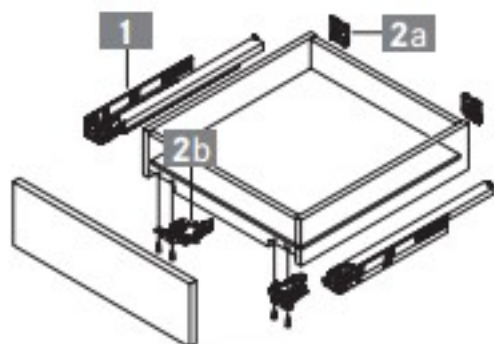

Dynapro Soft-close full extension drawer slides

NL	40 kg	60 kg
250	008825	-
300	008830	-
350	008835	-
400	008840	-
450	008845	
500	008850	008550
550	008855	008555
600	-	008560
650	-	008565

Locking device and adjustment adapter in the set, consisting of items a and b

	Item No.	
	008810	

4-sided drawer

3-sided drawer

Inset drawer