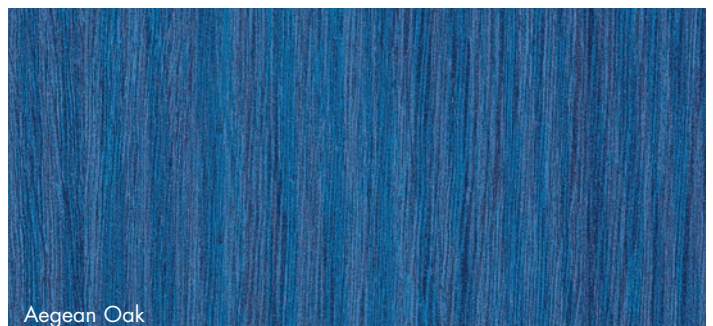

polytec

RAVINE coloured oaks

Create your look

RAVINE coloured oaks range

RAVINE board available in: 18mm MR MDF E-Zero 3600 x 1800mm
25mm STD LDF E-Zero 3600 x 1800mm
33mm MR LDF E-Zero 3600 x 1800mm
with matching edge tape.

RAVINE LAMINATE available in 3650 x 1220mm

COVER IMAGE: Tabletops in RAVINE Peacock Oak. Benchtop in LAMINATE Visoni Stone Matt.

Overhead doors in RAVINE Citrine Oak. Cupboard doors in RAVINE Black Wenge. Base doors and drawers in CREATEC Strata Grey.